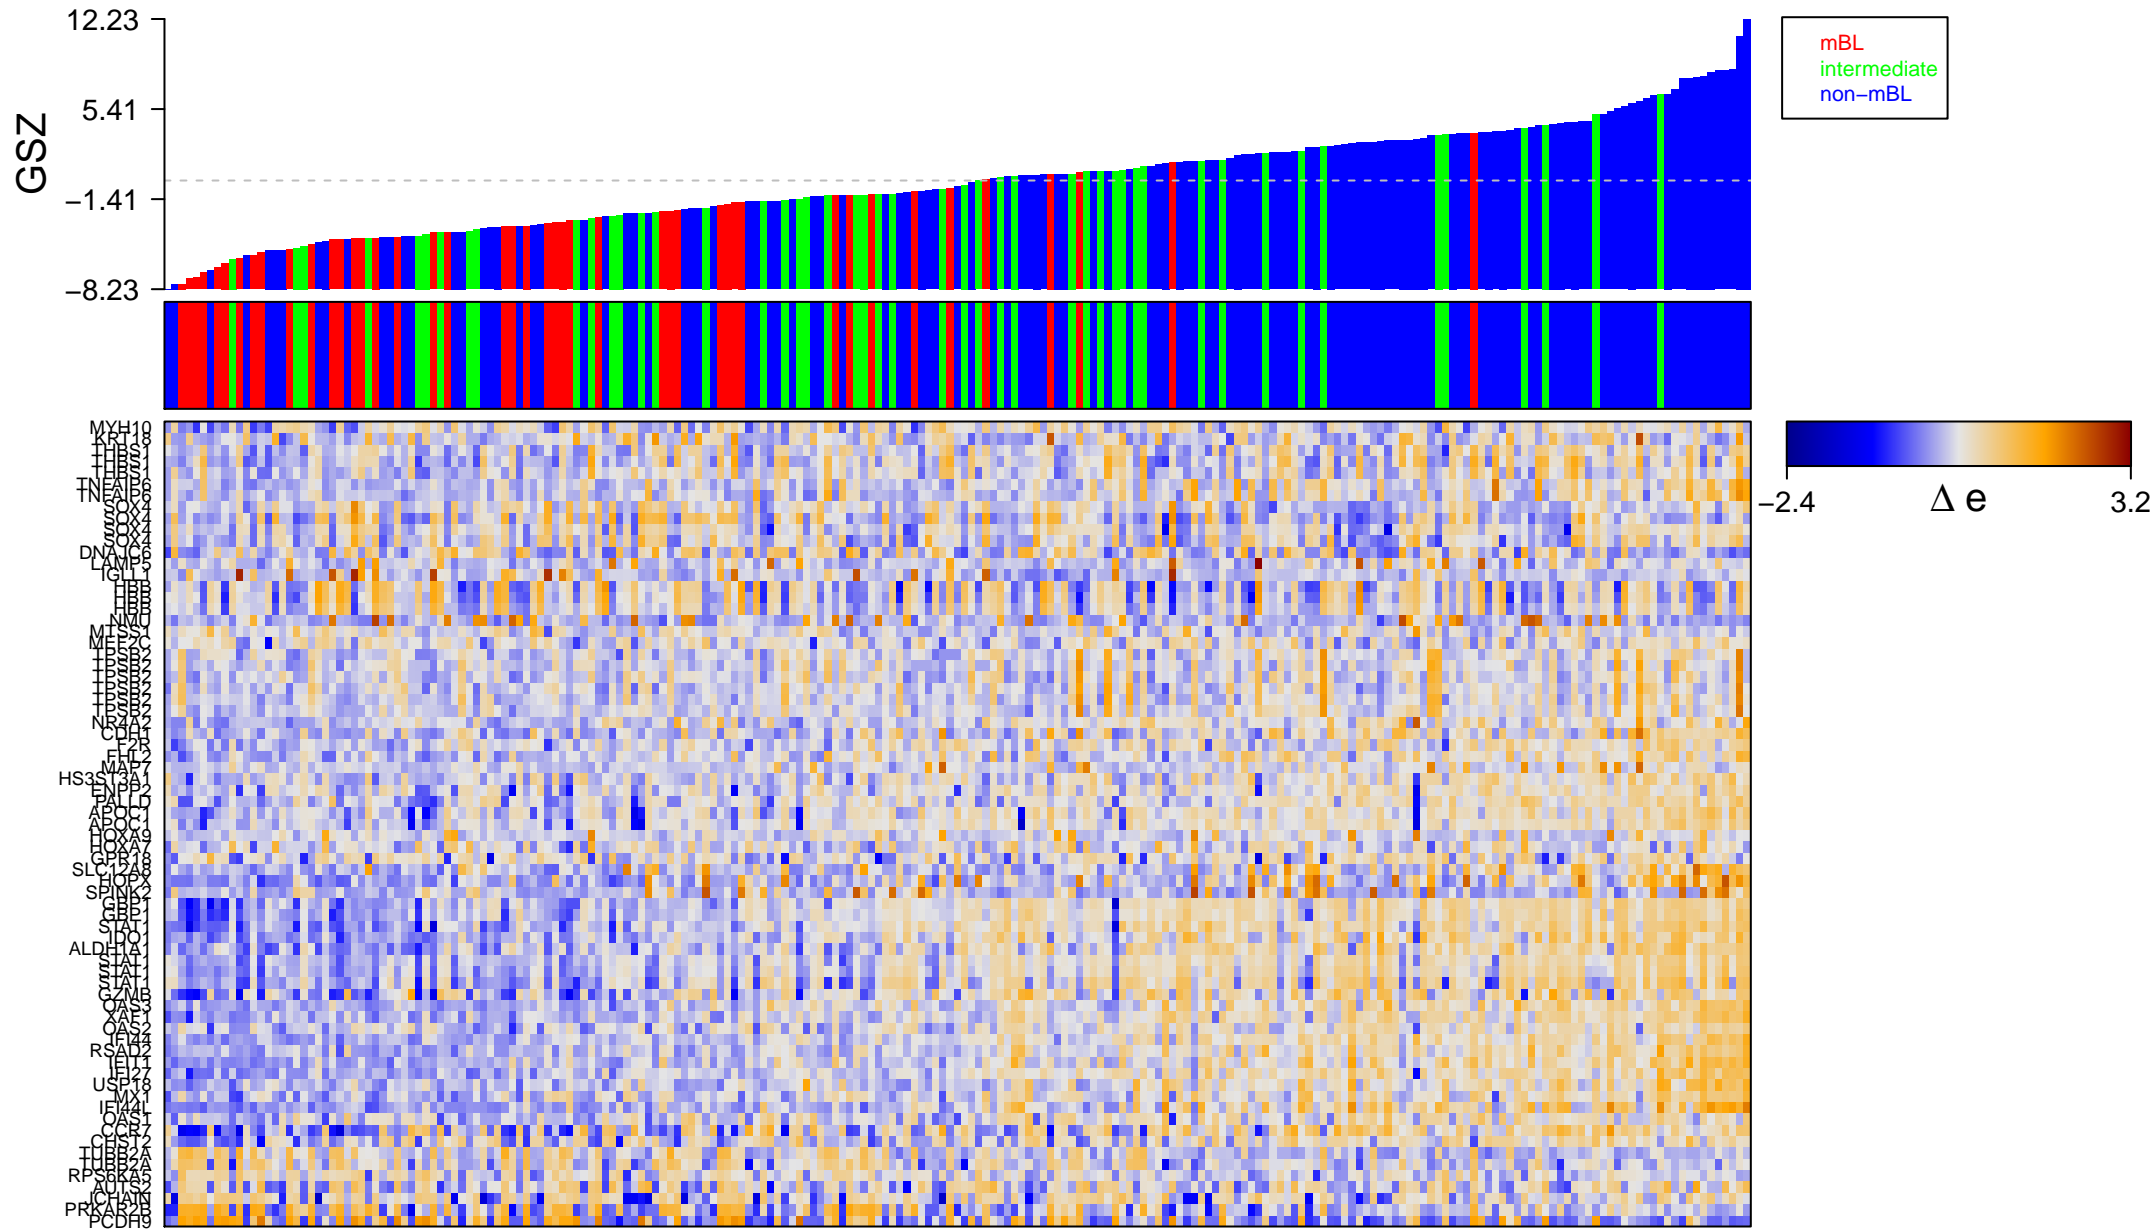

TAKEDA_TARGETS_OF_NUP98_HOXA9_FUSION_8D_UP

TAKEDA_TARGETS_OF_NUP98_HOXA9_FUSION_8D_UP

■ on
■ -
□ off

TAKEDA_TARGETS_OF_NUP98_HOXA9_FUSION_8D_UP