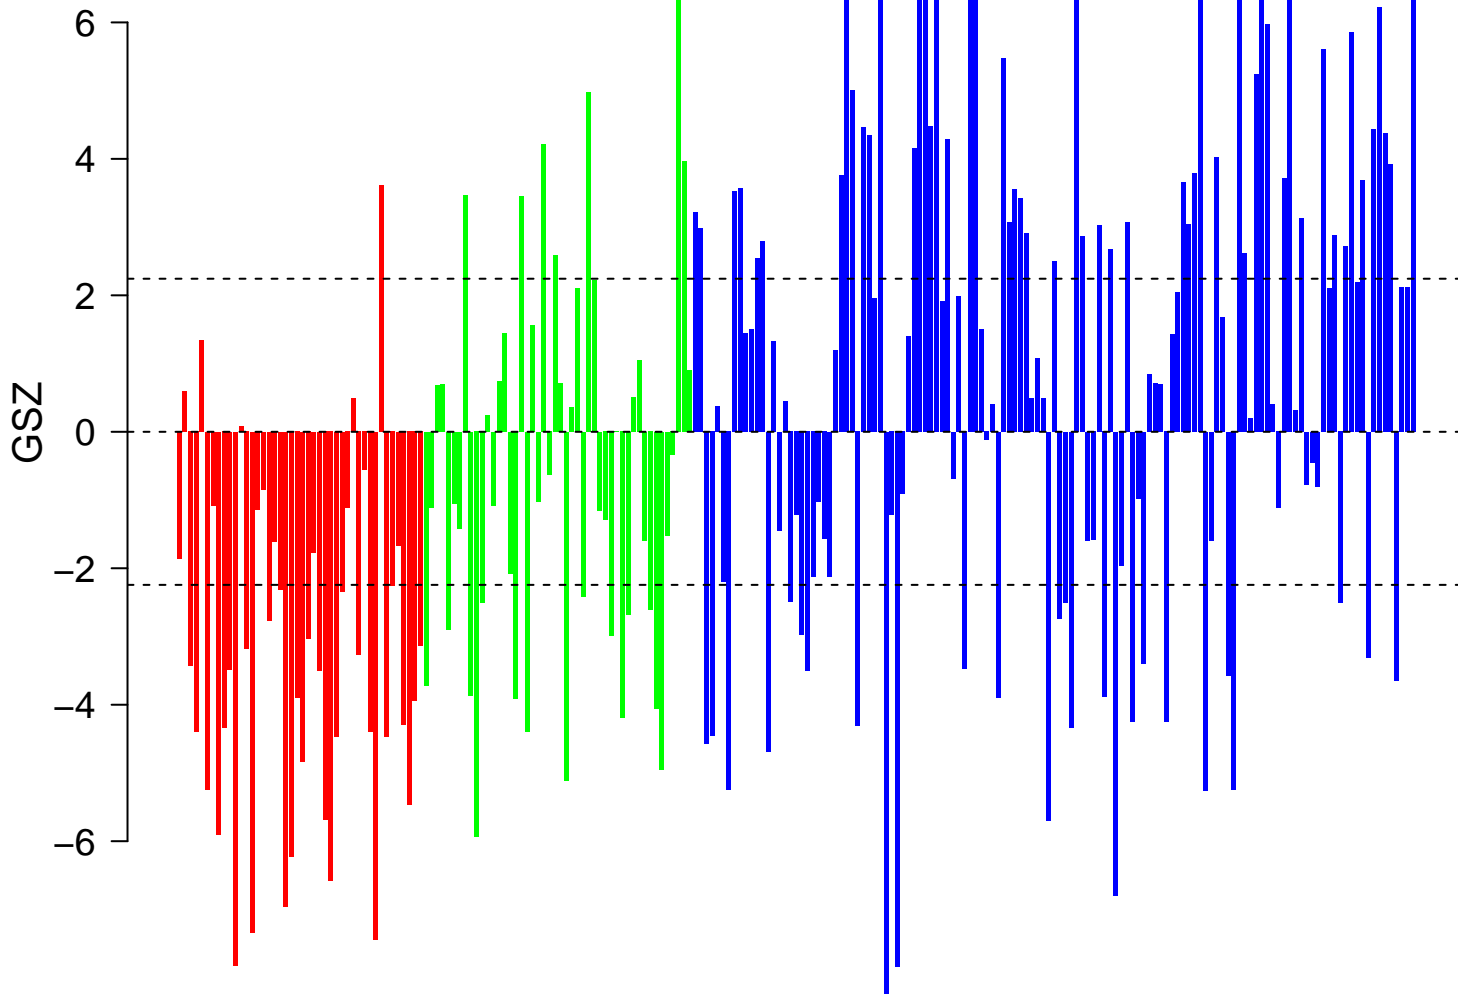

TAKEDA_TARGETS_OF_NUP98_HOXA9_FUSION_8D_UP

TAKEDA_TARGETS_OF_NUP98_HOXA9_FUSION_8D_UP

■ on
■ -
□ off

TAKEDA_TARGETS_OF_NUP98_HOXA9_FUSION_8D_UP